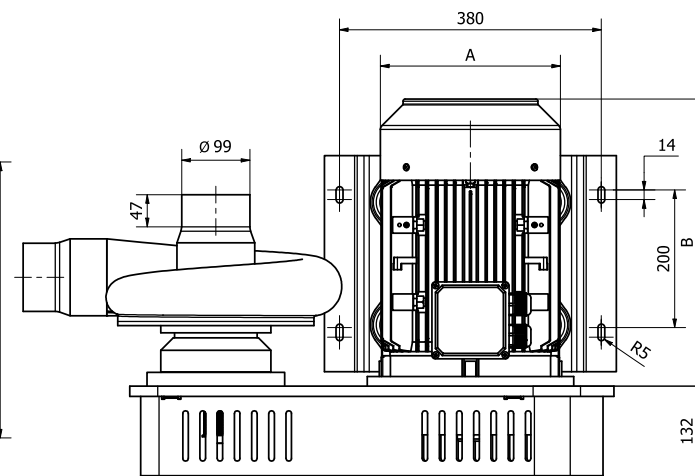

MB 2300 - MB 2800

**MASTER
BLOWER**
VACUUM DRY POWER
100% - MADE IN ITALY

Model	A (mm)	B (mm)	C (mm)
MB 2300/5.5	260	380	312
MB 2300/7.5	260	380	312
MB 2300/11	260	380	312

Model	A (mm)	B (mm)	C (mm)
MB 2800/11	260	380	312
MB 2800/15	260	380	312
MB 2800/18.5	260	418	312