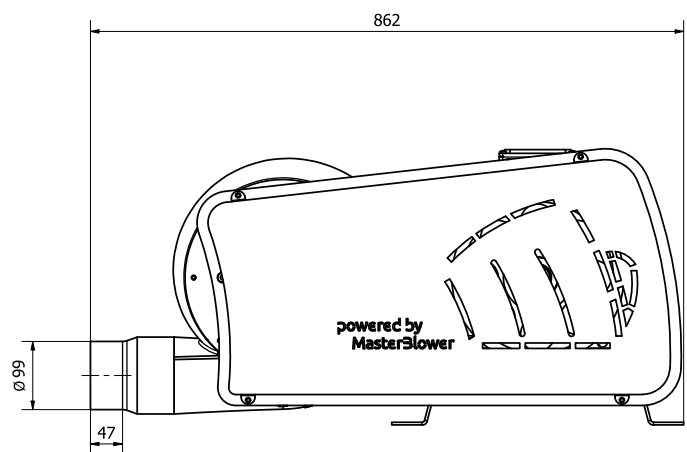

MB 2300 - MB 2800

**MASTER
BLOWER**
VACUUM DRY POWER
100% - MADE IN ITALY

Model	A (mm)	B (mm)	C (mm)
MB 2300/5.5	260	380	312
MB 2300/7.5	260	380	312
MB 2300/11	260	380	312

Model	A (mm)	B (mm)	C (mm)
MB 2800/11	260	380	312
MB 2800/15	260	380	312
MB 2800/18.5	260	418	312