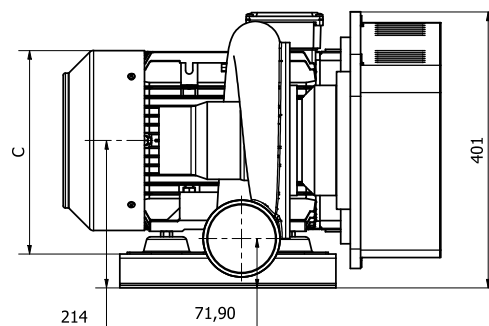

MB 2300 - MB 2800

**MASTER
BLOWER**
VACUUM DRY POWER
100% - MADE IN ITALY

Model	A (mm)	B (mm)	C (mm)
MB 2300/5.5	260	380	312
MB 2300/7.5	260	380	312
MB 2300/11	260	380	312

Model	A (mm)	B (mm)	C (mm)
MB 2800/11	260	380	312
MB 2800/15	260	380	312
MB 2800/18.5	260	418	312